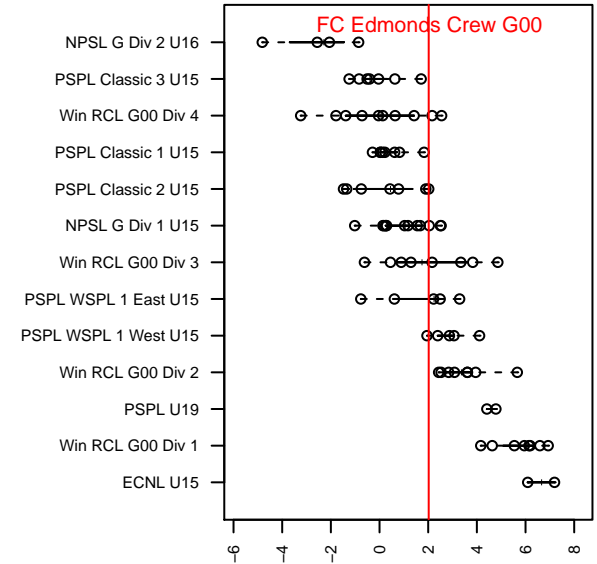

# FC Edmonds Crew G00

FC Edmonds  
 Edmonds, WA  
 G00 total strength=1324  
 attack=6.36 defense=5.95  
 fall league = PSPL Classic 2 U15

alt names used:  
 FC EDMONDS CREW  
 FC Edmonds Crew  
 FC Edmonds Crew  
 FC Edmonds Crew

Venues played:  
 2015 Seattle United Cup GU15  
 2015 River Jam Samba U15  
 2015 Skagit Super Cup U15 Silver  
 2015 PSPL Classic 2 U15

**FC Edmonds Crew G00**  
 Dots are actual minus expected GF (blue circles) and GA (red triangles).  
 Blue line is smoothed change in attack strength. Red is smoothed change in defense strength.

**attack and defense variance (black dot)  
relative to other teams  
and top 10 in region**

**attack and defense rating  
relative to others at age  
and all opponents in last 13 months**

**Performance relative to 13 month average**