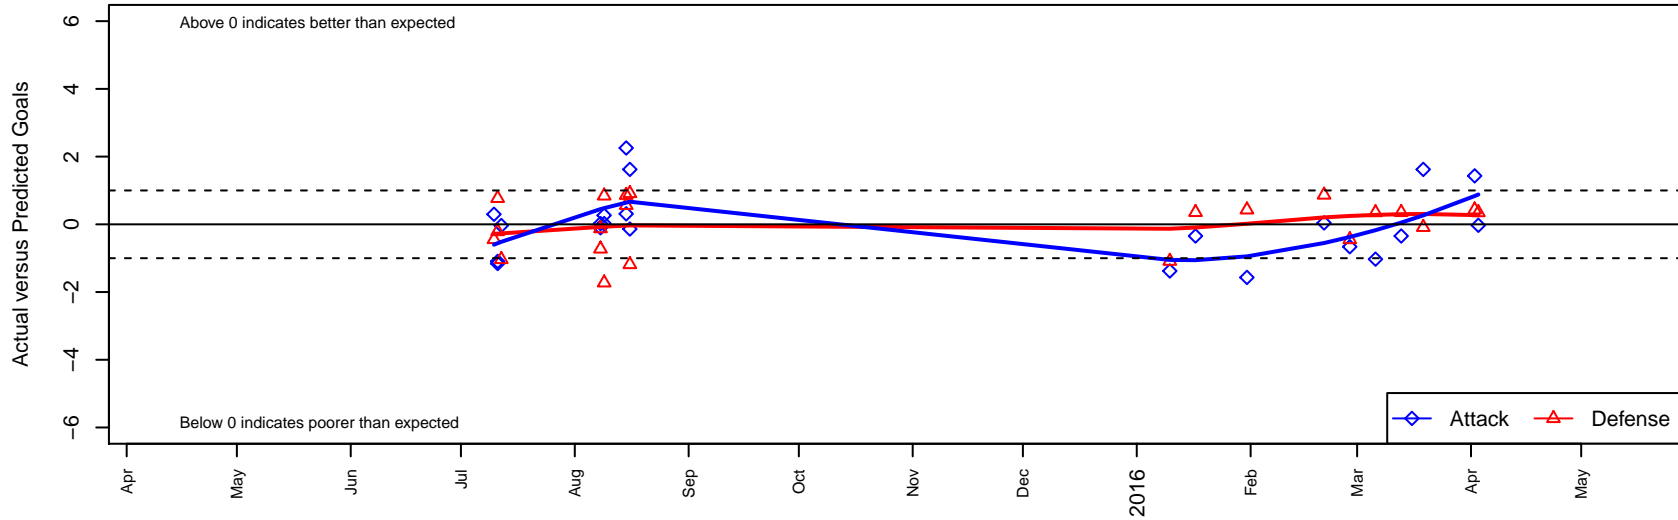

# FC Edmonds Crew G00

FC Edmonds  
 Edmonds, WA  
 G00 total strength=1324  
 attack=6.36 defense=5.95  
 fall league = PSPL Classic 2 U15

alt names used:  
 FC EDMONDS CREW  
 FC Edmonds Crew  
 FC Edmonds Crew  
 FC Edmonds Crew

Venues played:  
 2015 Seattle United Cup GU15  
 2015 River Jam Samba U15  
 2015 Skagit Super Cup U15 Silver  
 2015 PSPL Classic 2 U15

**FC Edmonds Crew G00**  
 Dots are actual minus expected GF (blue circles) and GA (red triangles).  
 Blue line is smoothed change in attack strength. Red is smoothed change in defense strength.

**attack and defense variance (black dot)  
relative to other teams  
and top 10 in region**

**attack and defense rating  
relative to others at age  
and all opponents in last 13 months**

**Performance relative to 13 month average**